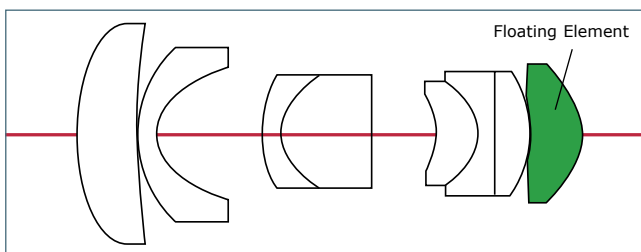

A compact and robust wide-angle lens is a necessity in any photographer's camera bag. With a focal length of 21mm (32mm in 35mm film format) and a maximum aperture of f/3.2 the PENTAX smc-DA 21mm f/3.2 Limited meets the prerequisites to become a standard in your digital SLR kit. The lens offers numerous high-standard features in a very compact aluminium housing. An aspheric lens element is provided for the highest possible photograph quality. This exceptional 21mm lens contains a floating element for exceptional close-focusing capabilities.