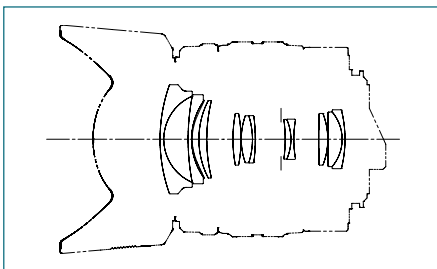

Standard Accessories

Front lens cap O-LC52	Code no. 31522
Rear lens cap	Code no. 31006
Lens hood PH-RBA52	Code no. 38759

Optional Accessory

Soft bag S80-120	Code no. 33924

Lens **smc PENTAX DA 18–55mm f/3.5–5.6 AL II**

Lens mount	PENTAX K_{AF}-Bayonet
Angle of view	76–29°
Construction	11 elements/8 groups
Aperture control	Automatic
Smallest aperture	22–38
Metering	TTL open aperture metering
Minimum focusing distance	0,25m – ∞
Magnification	approx. 1:2.9 (0.34x)
Filter size	52mm