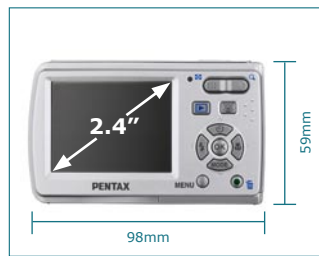

PENTAX Digital Cameras

Optio E60

Code No. Optio E60	SILVER	17291
Barcode	0027075144668	
Code No. Optio E60	BLACK	17296
Barcode	0027075144682	

Standard Accessories

Code No. 39689

USB/AV Cable
I-UAV77

Code No. 39384

Hand strap O-ST62

2x AA batteries

Software S-SW81

Make the blink of an eye a great moment

- > 10.1 Megapixel resolution for images of optimal photographic quality – and for outstanding cropped enlargements and posters.
- > PENTAX zoom lens with high-quality optical glass lens, 3 aspherical lens elements, with 3X optical (32–96mm in 35mm film format) and 5.7X digital zoom.
- > Video function recorded in 640x480 resolution at 30 fps and with sound recording.
- > Automatic face identification (Face Recognition) for perfectly exposed and focused people shots.
- > Good pictures should be a snap with a modern camera but many pictures still fail due to blurring. With digital Shake Reduction great shots can be had even under poor lighting conditions.
- > Particularly good battery management enables up to 620 shots with one set of lithium AA batteries – a previously unheard of number of shots.
- > 16 shot series – continuous shooting mode can record up to 16 consecutive images (640x480 resolution) in a 2-second burst. The perfect solution to analysing high-speed sports.
- > Picture modes analyze the scene presented and automatically select the optimal exposure program.

Packing data

Dimensions (LxWxH): 180x140x80mm
Weight: 625g

Optional Accessories

Code No. 50153

Nylon case
NC-E1

Code No. 50159

Neopren case
NC-U1

Code No. 39602
AC mains adapter
K-AC62E

Code No. 39270

Sport Strap
O-ST30

Code No. 39263

Leather Strap
O-ST24

PENTAX