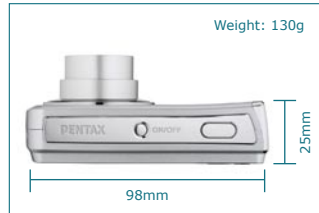

PENTAX Digital Cameras

Optio E60

Code No. Optio E60	SILVER	17291
Barcode	0027075144668	
Code No. Optio E60	BLACK	17296
Barcode	0027075144682	

Standard Accessories

Code No. 39689

USB/AV Cable
I-UAV77

Code No. 39384

Hand strap O-ST62

2x AA batteries

Software S-SW81

Make the blink of an eye a great moment

- > 10.1 Megapixel resolution for images of optimal photographic quality – and for outstanding cropped enlargements and posters.
- > PENTAX zoom lens with high-quality optical glass lens, 3 aspherical lens elements, with 3X optical (32–96mm in 35mm film format) and 5.7X digital zoom.
- > Video function recorded in 640x480 resolution at 30 fps and with sound recording.
- > Automatic face identification (Face Recognition) for perfectly exposed and focused people shots.
- > Good pictures should be a snap with a modern camera but many pictures still fail due to blurring. With digital Shake Reduction great shots can be had even under poor lighting conditions.
- > Particularly good battery management enables up to 620 shots with one set of lithium AA batteries – a previously unheard of number of shots.
- > 16 shot series – continuous shooting mode can record up to 16 consecutive images (640x480 resolution) in a 2-second burst. The perfect solution to analysing high-speed sports.
- > Picture modes analyze the scene presented and automatically select the optimal exposure program.

Packing data

Dimensions (LxWxH): 180x140x80mm
Weight: 625g

Optional Accessories

Code No. 50153

Nylon case
NC-E1

Code No. 50159

Neopren case
NC-U1

Code No. 39602
AC mains adapter
K-AC62E

Code No. 39270

Sport Strap
O-ST30

Code No. 39263

Leather Strap
O-ST24

PENTAX