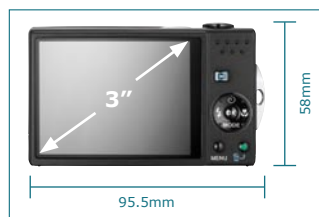

PENTAX Digital Cameras

Optio V10

Code No. Optio V10	19485
Barcode	0027075135970

Eye-catching.

- > V stands for "View" as in a vista or vision. You'll notice it at once – the massive 3"-diagonal monitor. However, a large monitor does not necessarily equate to high quality. The monitor of the Optio V10 uses the cutting-edge "IPS Technology" for the first time, substantially improving the viewed image compared to other monitors. Additionally, the monitor permits clear viewing from extreme angles of up to 160°.
- > The camera stands out as a real 'always with you' camera because of the particularly attractive and slim metal body. Durable, chic, and thanks to the large wide-angle monitor the optimal camera for picture viewing.
- > The Optio V10 puts people in the right light. The "Face Recognition" function recognizes faces and automatically makes all the necessary adjustments for perfect portraits.
- > When the light begins to fade the built-in flash and the digital "Shake Reduction" are crucial aides to good pictures.
- > To get the most out of the shots, and to share them with friends and family, simply view them as a slide show on the television. It is even possible to show the date on each shot, just like the date function on film cameras.
- > The Optio V10 also shows great strength when it comes to image editing. The camera allows the setting of enlargement parameters or precise cropping. Images can be rotated or creatively altered with a selection of colour or digital filters.

PENTAX

TECHNICAL DATA

CCD

- 8.5 Megapixels – total
8.0 Megapixels – effective
1/2.35" Interline Transfer CCD with primary colour filter
- Resolution: 8MP (3,264x2,448), 5MP (2,592x1,944),
4MP (2,304x1,728), 3 MP (2,048x1,536),
2 MP (1,600x1,200), 640x480
- Sensitivity: automatic, manual selectable (ISO 50, 100, 200, 400,
800, 1,600, 3,200)