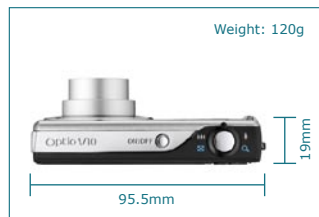

PENTAX Digital Cameras

Optio V10

Code No. Optio V10	19485
Barcode	0027075135970

Eye-catching.

- > V stands for "View" as in a vista or vision. You'll notice it at once – the massive 3"-diagonal monitor. However, a large monitor does not necessarily equate to high quality. The monitor of the Optio V10 uses the cutting-edge "IPS Technology" for the first time, substantially improving the viewed image compared to other monitors. Additionally, the monitor permits clear viewing from extreme angles of up to 160°.
- > The camera stands out as a real 'always with you' camera because of the particularly attractive and slim metal body. Durable, chic, and thanks to the large wide-angle monitor the optimal camera for picture viewing.
- > The Optio V10 puts people in the right light. The "Face Recognition" function recognizes faces and automatically makes all the necessary adjustments for perfect portraits.
- > When the light begins to fade the built-in flash and the digital "Shake Reduction" are crucial aides to good pictures.
- > To get the most out of the shots, and to share them with friends and family, simply view them as a slide show on the television. It is even possible to show the date on each shot, just like the date function on film cameras.
- > The Optio V10 also shows great strength when it comes to image editing. The camera allows the setting of enlargement parameters or precise cropping. Images can be rotated or creatively altered with a selection of colour or digital filters.

PENTAX

TECHNICAL DATA

CCD

- 8.5 Megapixels – total
8.0 Megapixels – effective
1/2.35" Interline Transfer CCD with primary colour filter
- Resolution: 8MP (3,264x2,448), 5MP (2,592x1,944),
4MP (2,304x1,728), 3 MP (2,048x1,536),
2 MP (1,600x1,200), 640x480
- Sensitivity: automatic, manual selectable (ISO 50, 100, 200, 400,
800, 1,600, 3,200)